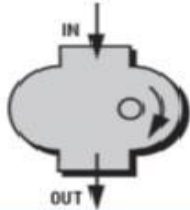

# URAI Blower Orientation Diagrams

### Horizontal (Vertical AirFlow)

Right Hand Drive, Bottom Discharge  
1. Standard Handing RC

Right Hand Drive, Top Discharge  
2. Standard Handing RC

Left Hand Drive, Top Discharge  
5. Non Standard Handing LC