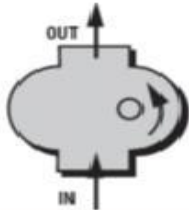

# URAI Blower Orientation Diagrams

### Horizontal (Vertical AirFlow)

Right Hand Drive, Bottom Discharge  
1. Standard Handing RC

Right Hand Drive, Top Discharge  
2. Standard Handing RC

Left Hand Drive, Top Discharge  
5. Non Standard Handing LC